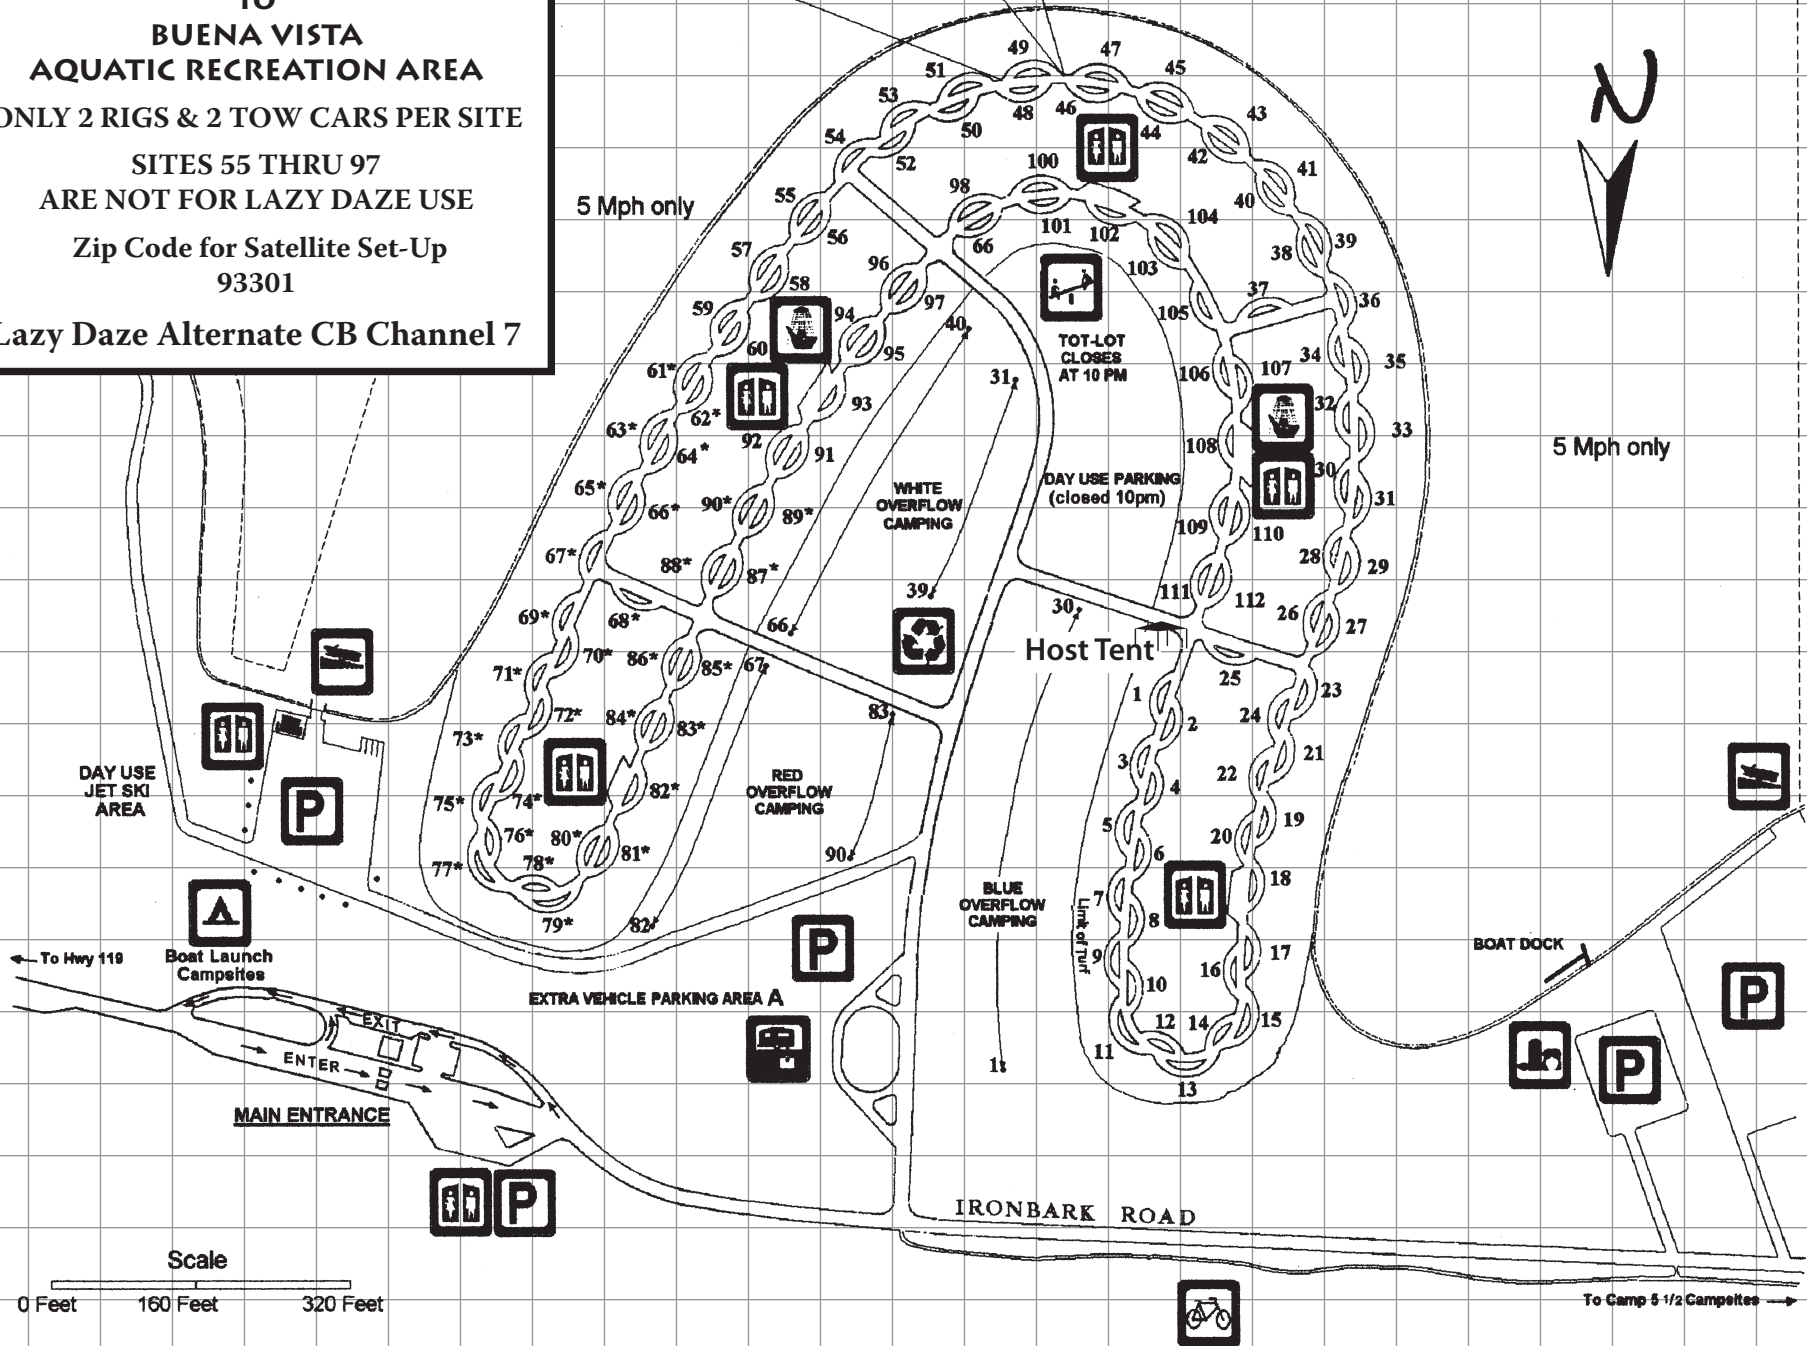

1 2 3 4 5 6 7 8 9 10 11 12 13 14 15 16 17 18 19 20 21 22 23 24 25 26

LAKE WEBB

A
B
C
D
E
F
G
H
I
J
K
L
M
N
O
P
Q
R
S
T

**WELCOME LAZY DAZERS
TO
BUENA VISTA
AQUATIC RECREATION AREA**

ONLY 2 RIGS & 2 TOW CARS PER SITE

SITES 55 THRU 97
ARE NOT FOR LAZY DAZE USE

Zip Code for Satellite Set-Up
93301

Lazy Daze Alternate CB Channel 7

TOT LOT CLOSES AT 10 PM

DAY USE PARKING (closed 10pm)

WHITE OVERFLOW CAMPING

RED OVERFLOW CAMPING

BLUE OVERFLOW CAMPING

EXTRA VEHICLE PARKING AREA A

IRONBARK ROAD

Scale
0 Feet 160 Feet 320 Feet

To Camp 5 1/2 Campsites