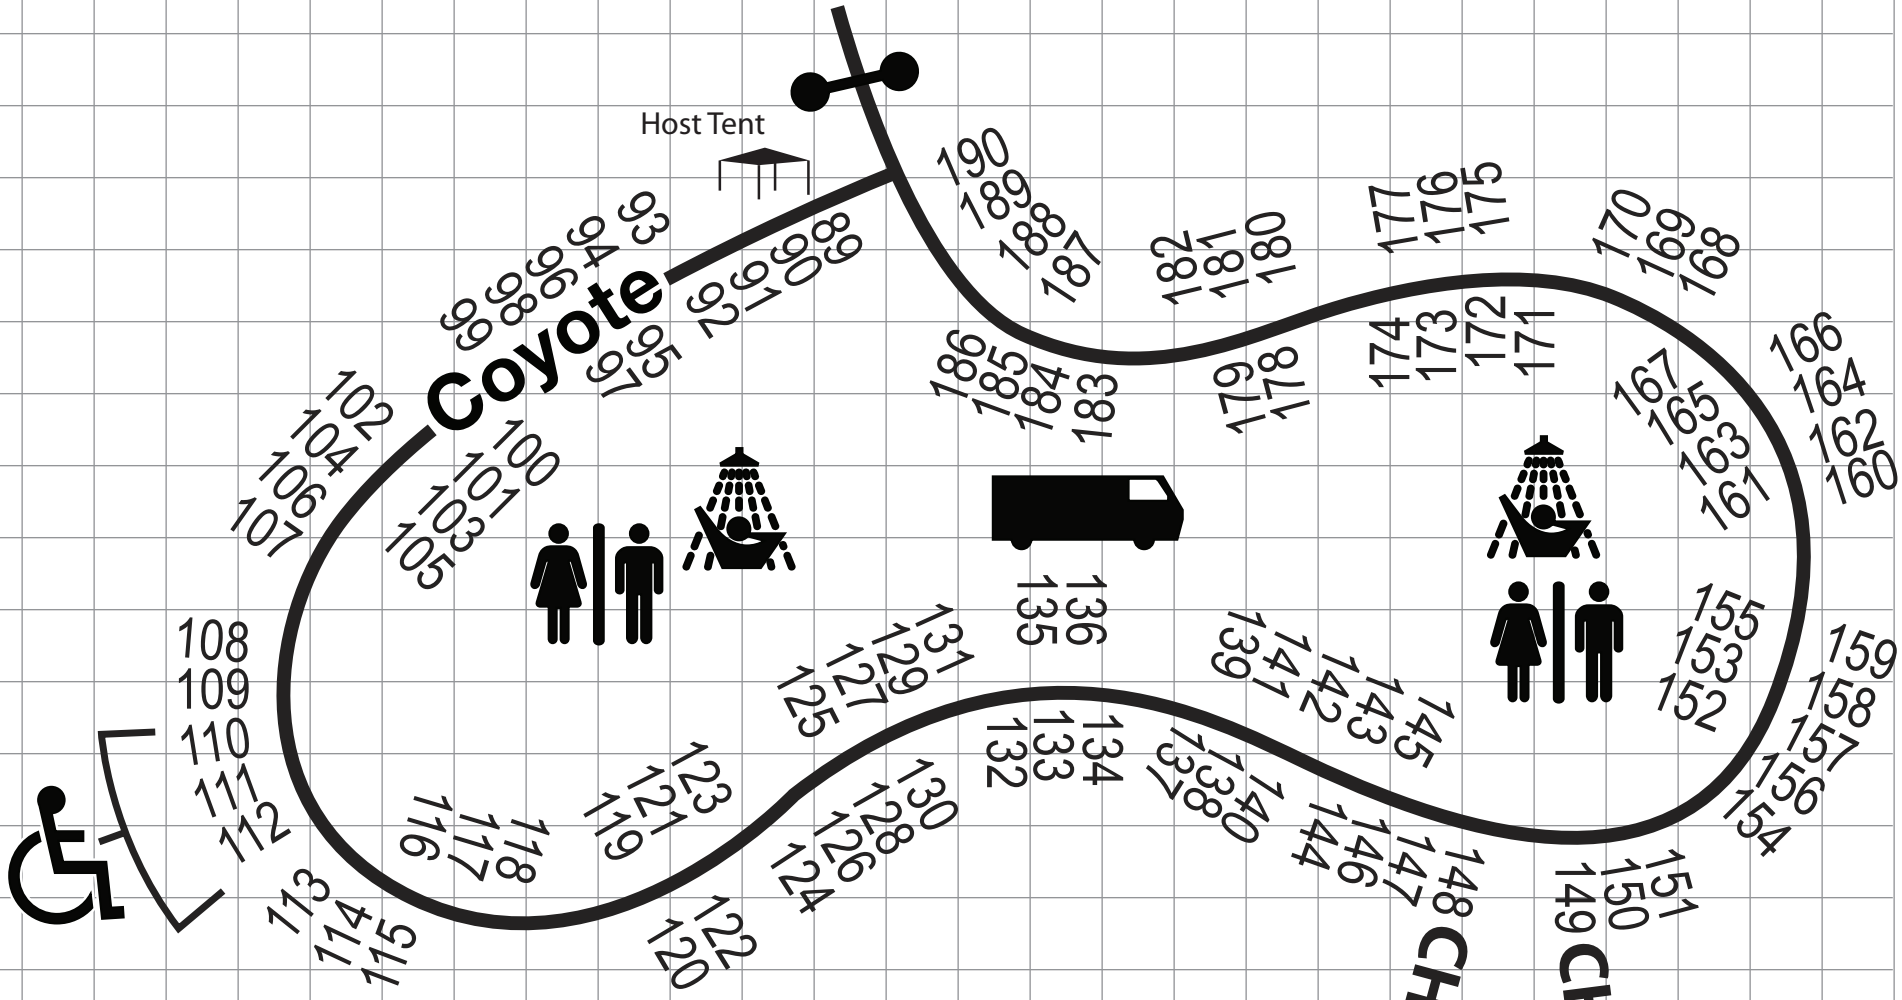

1 2 3 4 5 6 7 8 9 10 11 12 13 14 15 16 17 18 19 20 21 22 23 24 25 26

A
B
C
D
E
F
G
H
I
J
K
L
M
N
O
P
Q
R
S
T

WELCOME LAZY DAZERS
 TO
 LAKE PERRIS STATE RECREATION
 AREA

SITES 89 THRU 190

Zip Code for Satellite Set-Up
 93301

Lazy Daze Alternate CB Channel 7